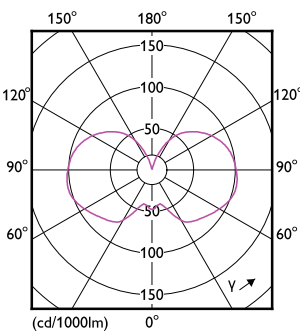

Målskitse

Product	D	C
MAS LEDBulbDT5.9-60W E27 927A60CL G	60 mm	104 mm

Fotometriske data

Spectral Power Distribution Colour - MAS LEDBulbDT5.9-60W E27
927A60CL G

Light Distribution Diagram - MAS LEDBulbDT5.9-60W E27 927A60CL G